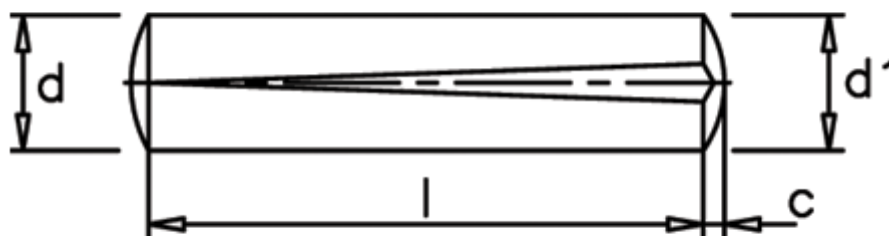

Article number: 08013306

Description: KLEE Slotted pin S1 4x8  
Steel

## Measures

---

c	= 0,6
d	= 4.0
d1	= 4.30
Length	= 8